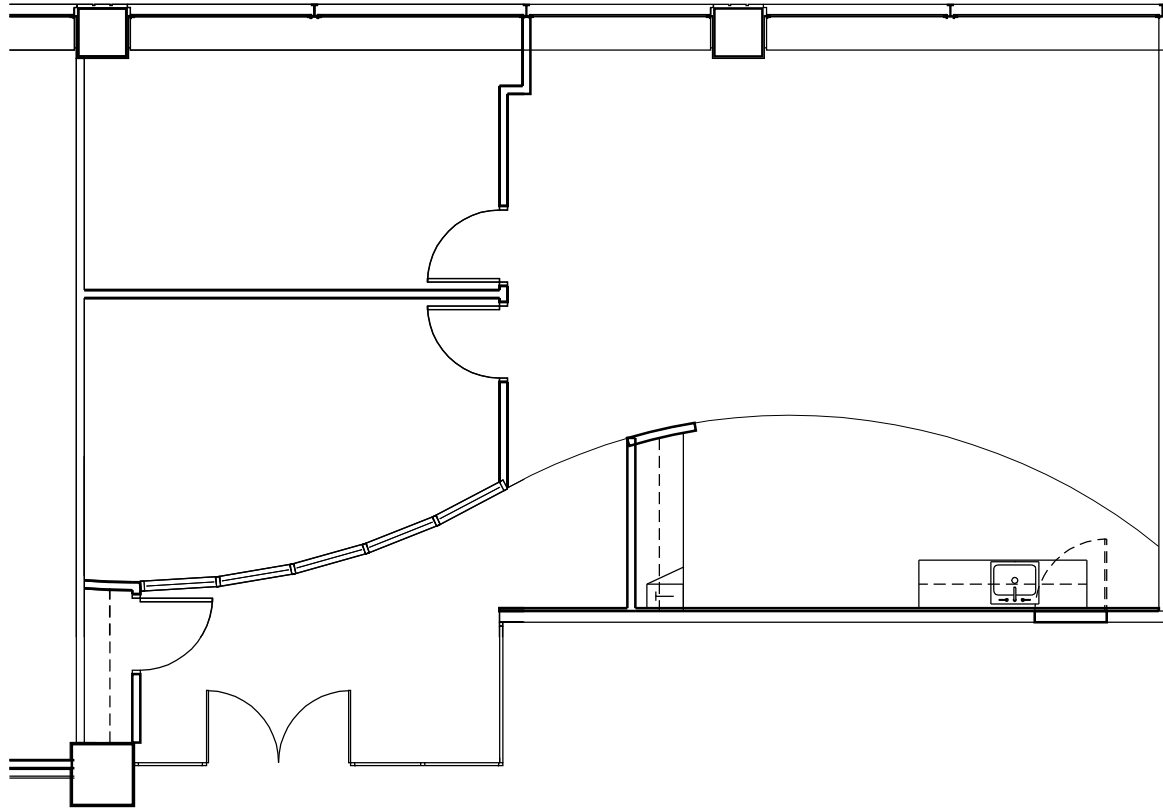

## Suite 220 Floor Plan - 1,634 RSF

Scale: 1/8"=1'-0"

v1.0

Key Plan

studio **3** design  
312-635-6500