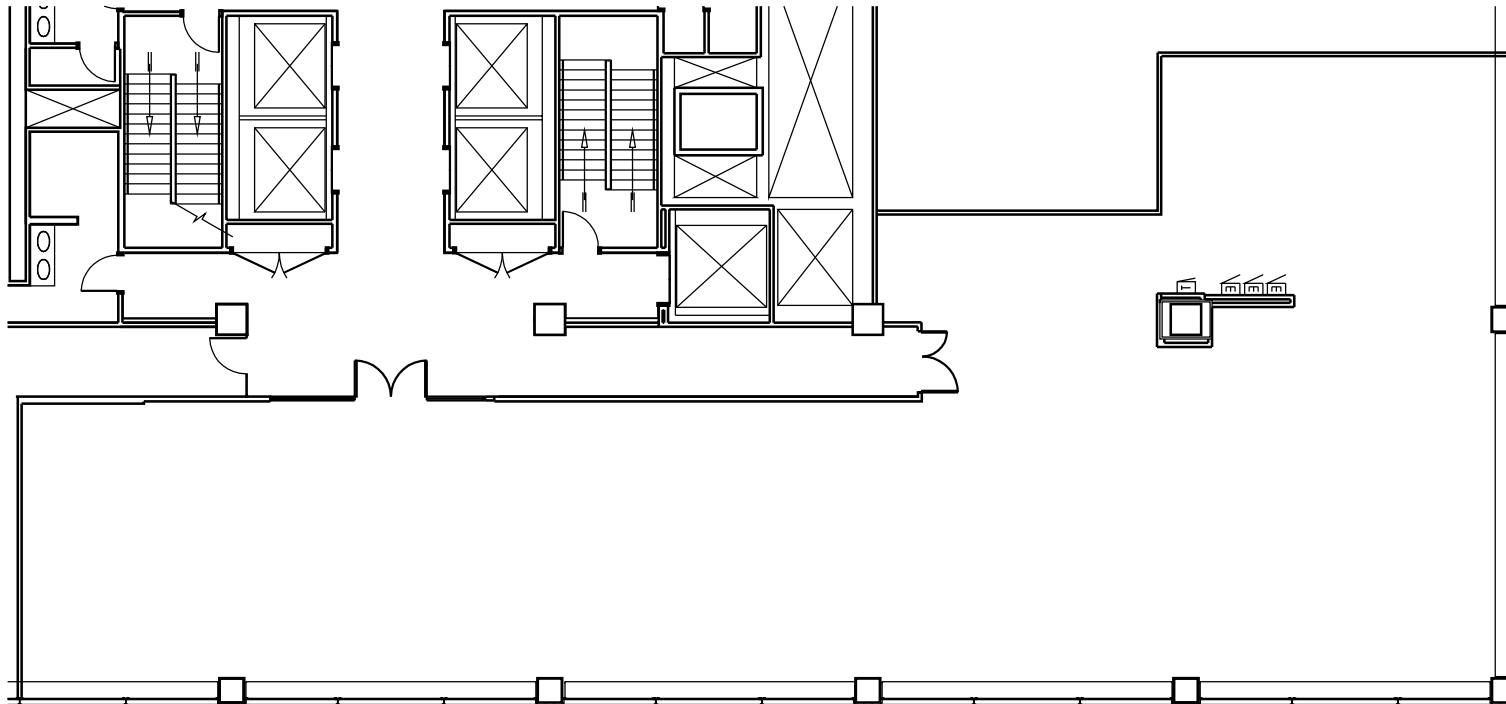

645 North Michigan
Chicago, Illinois

645 North Michigan LLC

Contact:

Mark Bâby
312.448.6220
mark.baby@streamrealty.com

Ben Cleveland
312.448.6221
ben.cleveland@streamrealty.com

Key Plan

Suite 227 Floor Plan - 5,553 RSF

Scale: 1/16" = 1'-0"

v 1.1