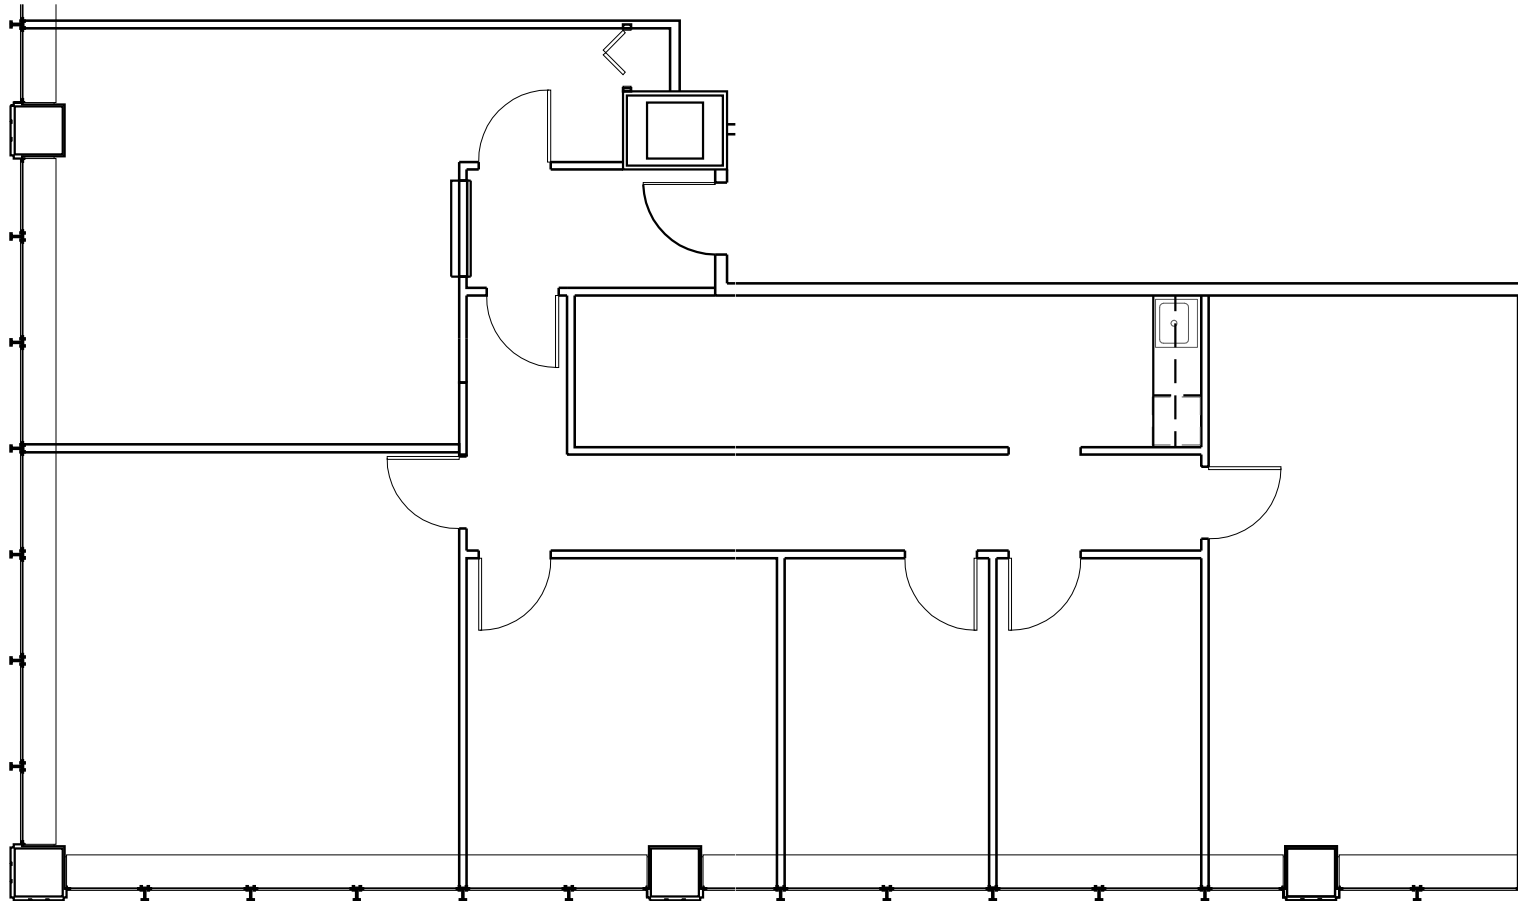

645 North Michigan
Chicago, Illinois

645 North Michigan LLC

Contact:

Mark Bâby
312.448.6220
mark.baby@streamrealty.com

Ben Cleveland
312.448.6221
ben.cleveland@streamrealty.com

Key Plan

Suite 540 Floor Plan - 2,531 RSF

Scale: 1/8" = 1'-0"
v1.0

studio **3** design
312-635-6500