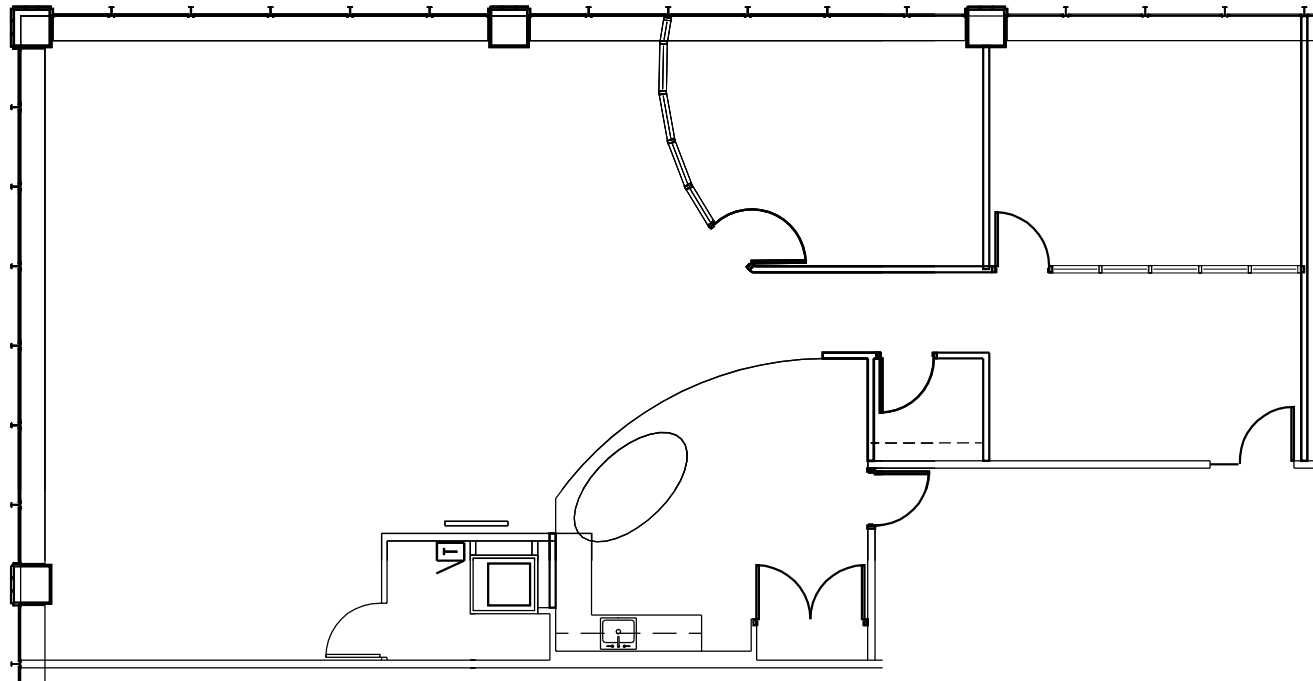

645 North Michigan
Chicago, Illinois

645 North Michigan LLC

Contact:

Mark Bâby
312.448.6220
mark.baby@streamrealty.com

Ben Cleveland
312.448.6221
ben.cleveland@streamrealty.com

Key Plan

Suite 980 Floor Plan - 3,030 RSF

Scale: 3/32" = 1'-0"

v1.1